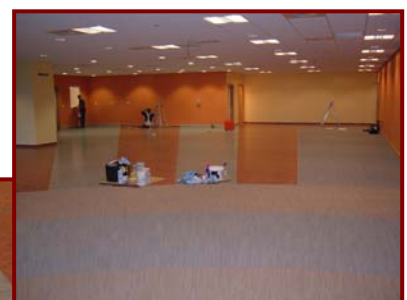

CAFFETERIA

A rather striking effect was achieved by using two products, each in 2 colour ways. These products were Armstrong Perspectives Vinyl laid on a cork underlay and Armstrong Linear Groves Carpet Tiles.

To achieve the narrowing effect of each line and curve every tile on the colour change had to be double cut on an angle to keep the symmetry of this room.