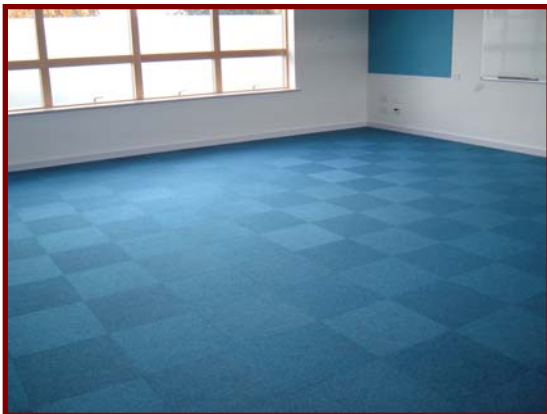

ACROPOLIS FLOORING Co LTD

SPECIALIST CARPET & FLOORING CONTRACTORS

NUNNERY WOOD HIGH SCHOOL

Over 1000m² of flooring was laid on this contract consisting of Burmatex Cordial Carpet Tiles laid diagonally to Classrooms and Noraplan Rubber to Toilets and Circulation Area's.